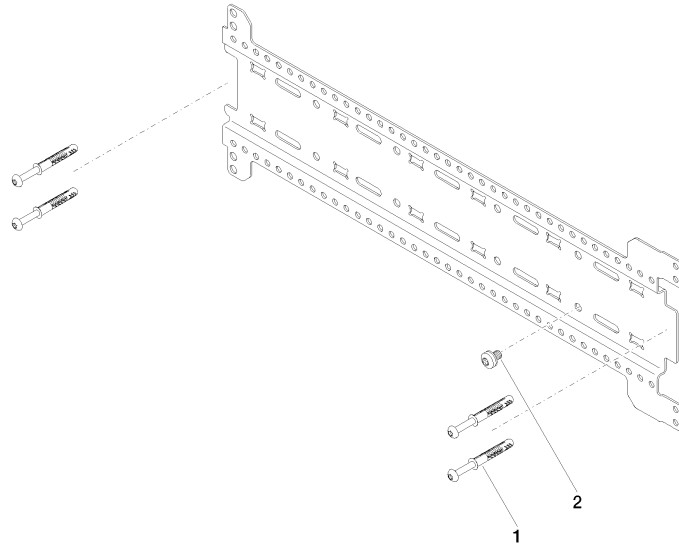

xGRID Installation track set -

12 370 970 90

- width 555mm
- height 135 mm
- depth 12 mm
- retaining screws and plugs

This set contains 2 xGrid installation tracks and includes fixing material

More about the xGRID installation track can be found in the Shower Book brochure

xGRID Installation track set -

12 370 970 90

xGRID Installation track set -

12 370 970 90

Spare parts list

No.	Item Number	Name	Quantity used	Delivery time
1	04 30 31 054 00 90	fixing set	4	2
2	04 30 30 212 00 90	fixing set	2	60