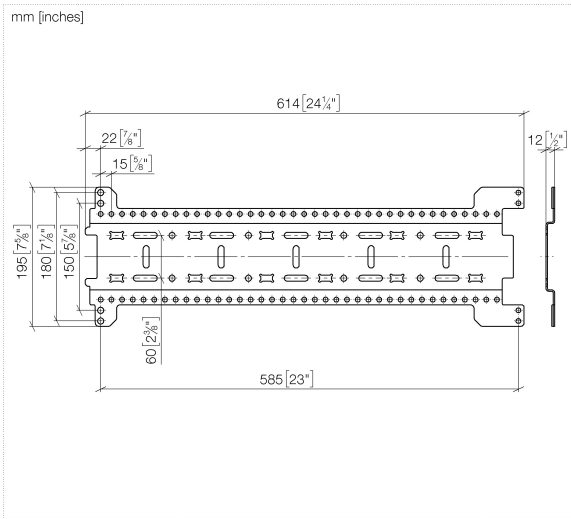

xGRID Installation track set -

12 370 970 90

- width 555mm
- height 135 mm
- depth 12 mm
- retaining screws and plugs

This set contains 2 xGrid installation tracks and includes fixing material

More about the xGRID installation track can be found in the Shower Book brochure

xGRID Installation track set -

12 370 970 90

xGRID Installation track set -

12 370 970 90

Spare parts list

No.	Item Number	Name	Quantity used	Delivery time
1	04 30 31 054 00 90	fixing set	4	2
2	04 30 30 212 00 90	fixing set	2	60